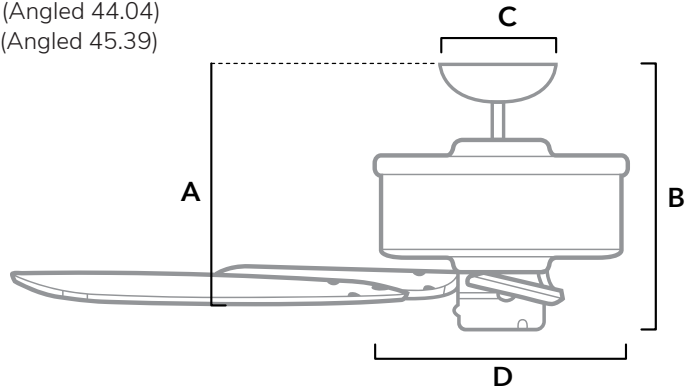

DIMENSIONS

Measured in inches

- A. 11.04 (Angled 44.04)
- B. 12.39 (Angled 45.39)
- C. 6.49
- D. 10.9

**53242** | New Bronze Body with Brazilian Cherry or Harvest Mahogany Blades

ADDITIONAL FINISHES

**53243** | Matte Black Body with Peppered Walnut or Matte Black Blades

**53240** | Snow White Body with Snow White Blades

**53241** | Brushed Nickel Body with Brazilian Cherry or Harvest Mahogany Blades

FAN SPECIFICATIONS

Motor Type	Reversible	Wire Length	Control Type	Downrod	Location	Blade #	Add'l Sizes
AC	YES	32" (24" Downrod)	Pull Chains	3" Included	Indoor	5	42"